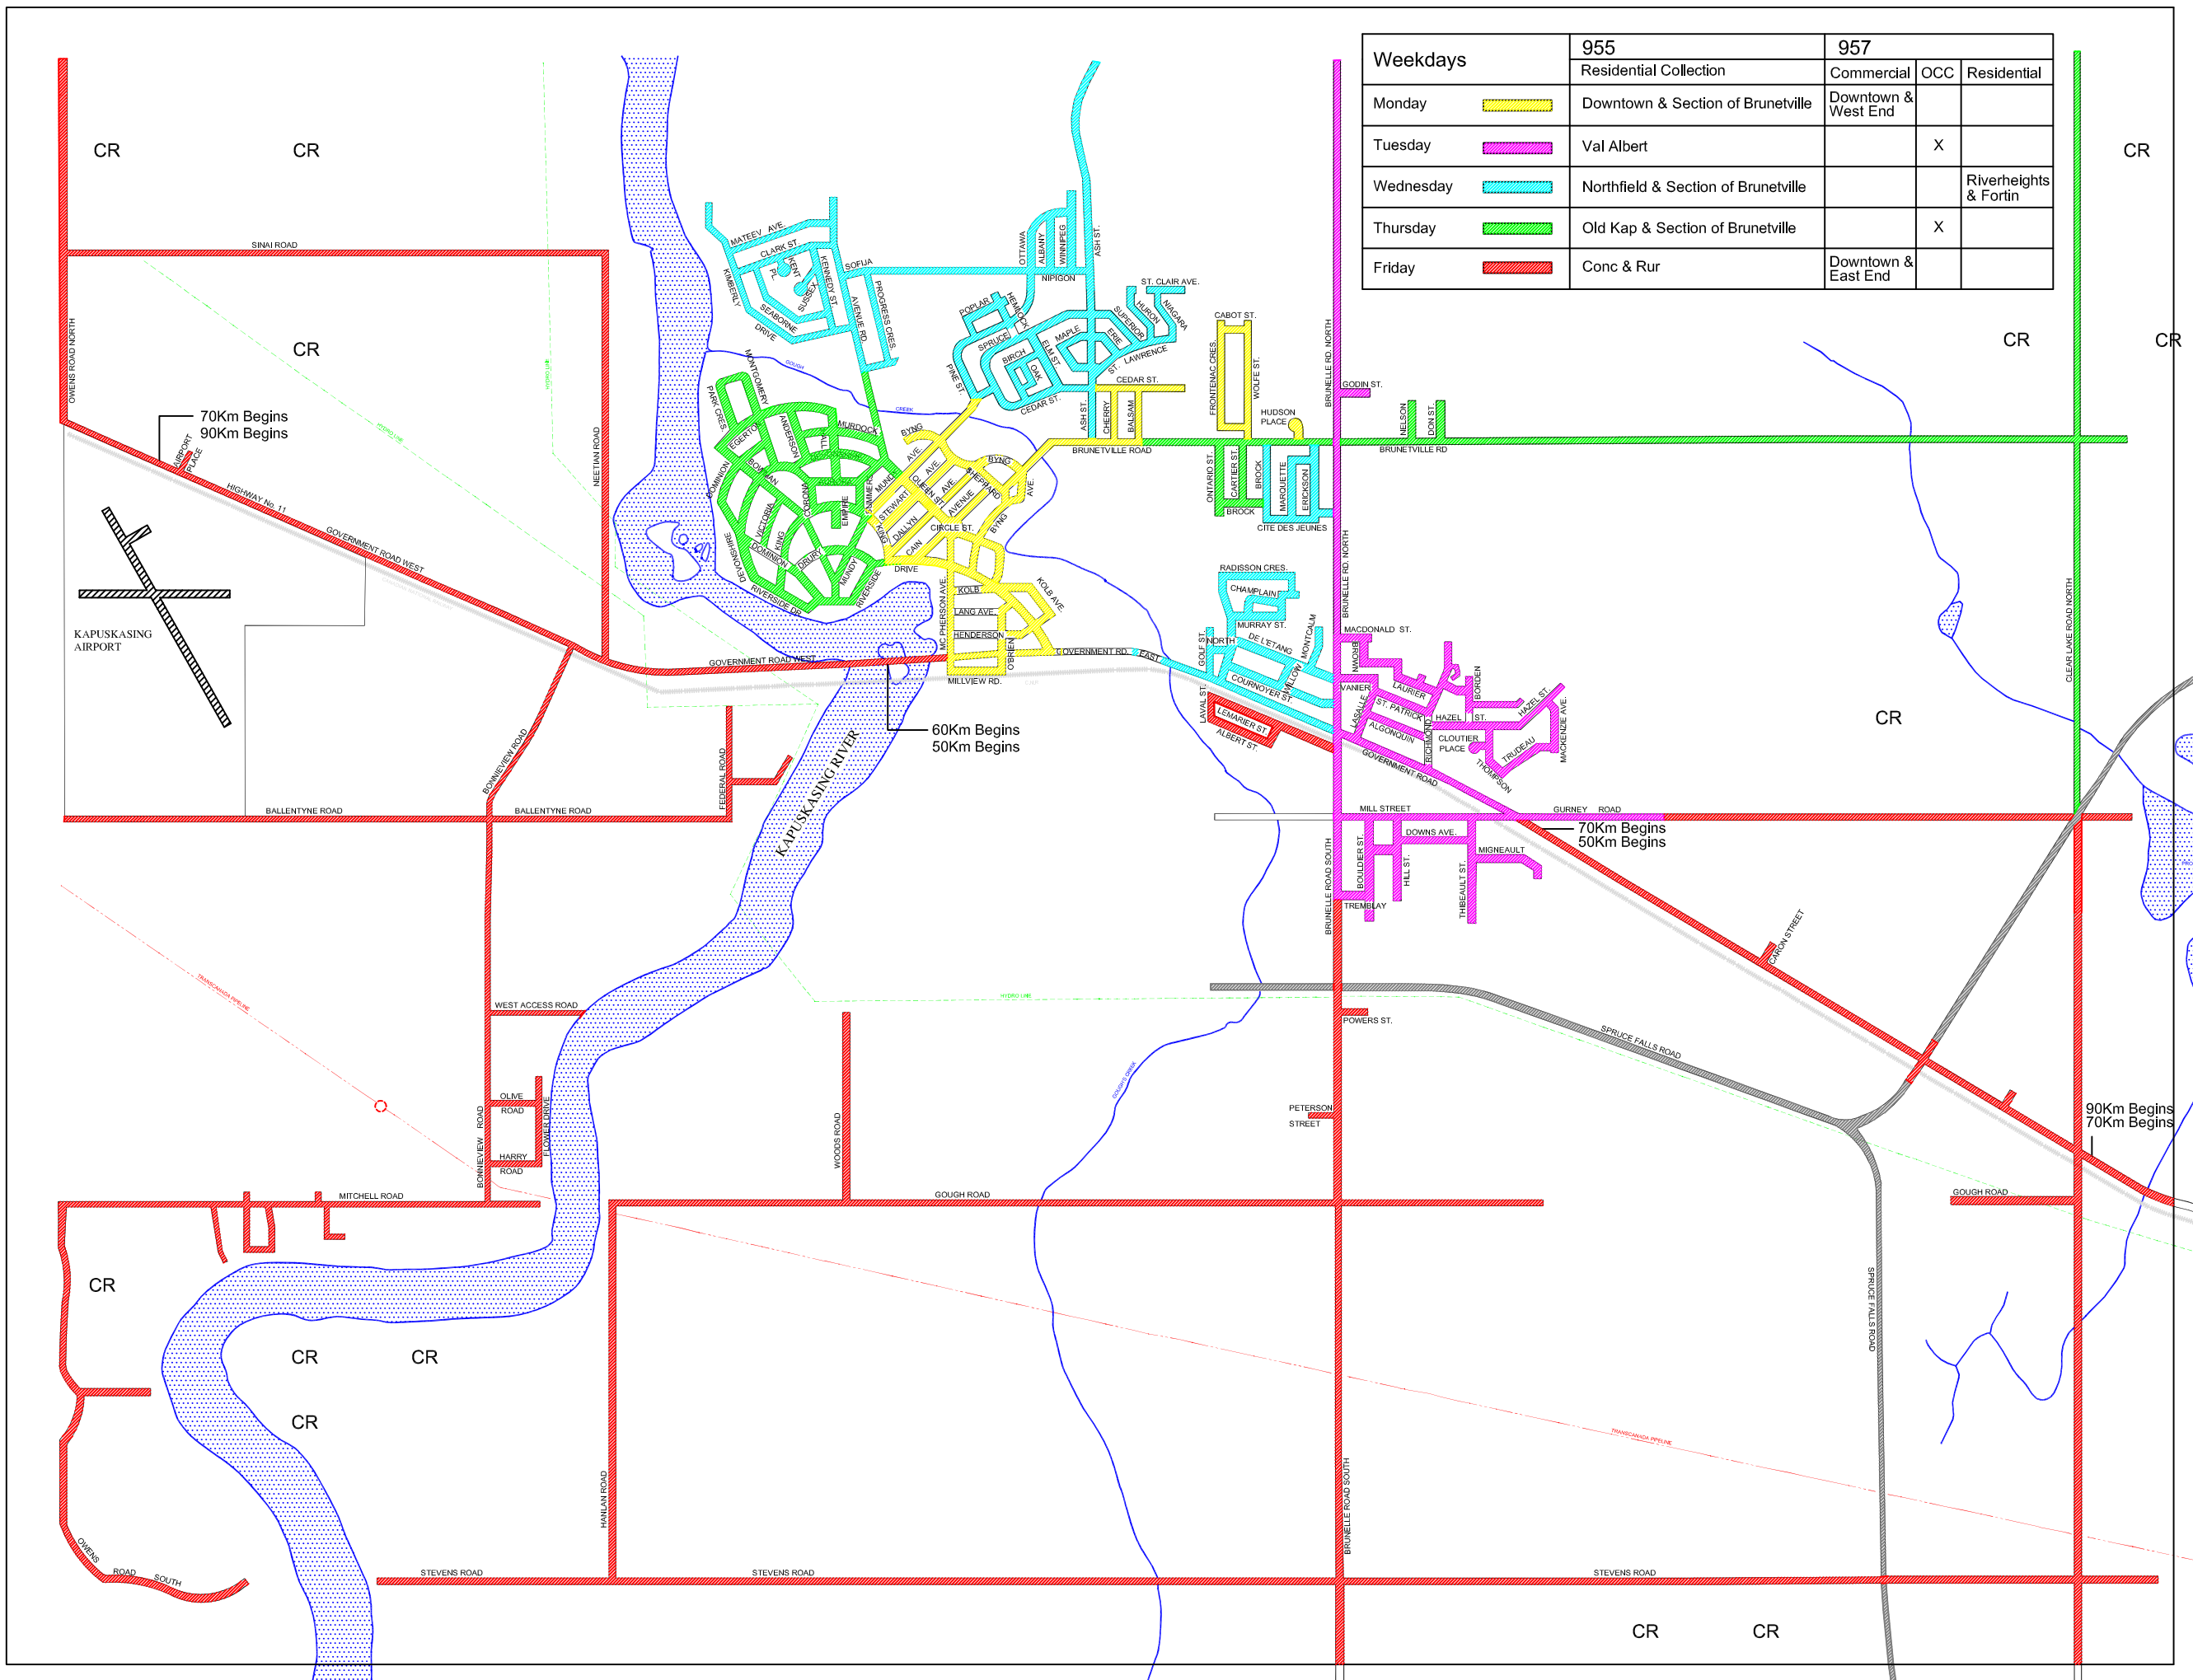

Weekdays	955		957		
	Residential Collection		Commercial	OCC	Residential
Monday	Downtown & Section of Brunetville		Downtown & West End		
Tuesday	Val Albert			X	
Wednesday	Northfield & Section of Brunetville				Riverheights & Fortin
Thursday	Old Kap & Section of Brunetville			X	
Friday	Conc & Rur		Downtown & East End		

CR CR

CR

CR

CR

KAPUSKASING AIRPORT

70Km Begins  
90Km Begins

60Km Begins  
50Km Begins

70Km Begins  
50Km Begins

CR

CR

CR

CR

CR

90Km Begins  
70Km Begins

CR

CR